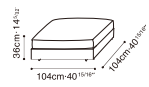

C0102211
Ottoman