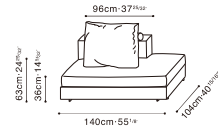

C0102207
RAF Bumper Sofa