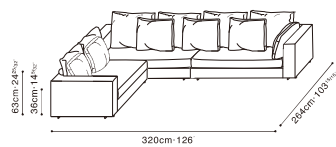

CLOUDS

CLOUDS

C0102208 + C0102210 + C0102203 + C0102211

CLOUDS STOCK COMPONENTS

C0102201
Corner Sofa

*Corner sofa can serve as either a LAF or RAF Sofa

C0102203 / C0102204
LAF Sofa / RAF Sofa

*Sofa can rotate 90 degrees to create a chaise piece

C0102210
Armless Sofa

C0102211
Ottoman

C0102207
RAF Bumper Sofa

C0102208
LAF Bumper Sofa

SAMPLE CONFIGURATIONS

C0102203 + C0102204

C0102210 + C0102211 + C0102203 + C0102204

C0102203 x2 + C0102204