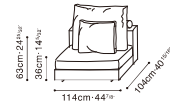

C0102210
Armless Sofa