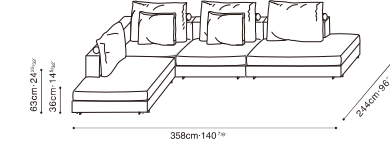

C0102208 + C0102201 + C0102210 + C0102207