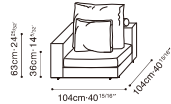

CLOUDS

CLOUDS

C0102208 + C0102210 + C0102203 + C0102211

CLOUDS STOCK COMPONENTS

C0102201
Corner Sofa

*Corner sofa can serve as either a LAF or RAF Sofa

C0102203 / C0102204
LAF Sofa / RAF Sofa

*Sofa can rotate 90 degrees to create a chaise piece