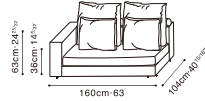

CLOUDS

CLOUDS

C0102208 + C0102210 + C0102203 + C0102211

CLOUDS STOCK COMPONENTS

C0102201
Corner Sofa

*Corner sofa can serve as either a LAF or RAF Sofa

C0102203 / C0102204
LAF Sofa / RAF Sofa

*Sofa can rotate 90 degrees to create a chaise piece

C0102210
Armless Sofa

C0102211
Ottoman

C0102207
RAF Bumper Sofa

C0102208
LAF Bumper Sofa

SAMPLE CONFIGURATIONS

C0102203 + C0102204

C0102210 + C0102211 + C0102203 + C0102204

C0102203 x2 + C0102204