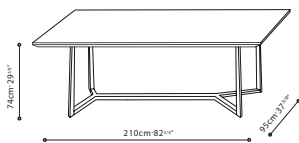

VESSEL / TOP: Oak or Walnut veneered top comes with an internal steel reinforcement for added support. BASE: Solid Ash. FINISH OPTIONS: Grey Oak, Natural Oak or Brown Walnut.

C0552019

C0552011

C0552012

C0552013