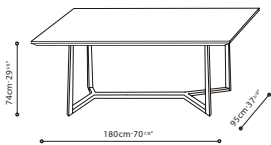

VESSEL / TOP: Oak or Walnut veneered top comes with an internal steel reinforcement for added support. BASE: Solid Ash. FINISH OPTIONS: Grey Oak, Natural Oak or Brown Walnut.

C0552019

C0552011

C0552012

C0552013