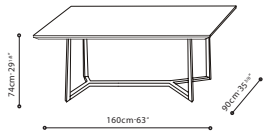

VESSEL / TOP: Oak or Walnut veneered top comes with an internal steel reinforcement for added support. BASE: Solid Ash. FINISH OPTIONS: Grey Oak, Natural Oak or Brown Walnut.

C0552019

C0552011

C0552012

C0552013