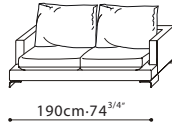

FABRIC VERSION

C0150010

C0150002

C0150003

C0150004

C0150013

C0150014

C0150005

C0150006

C0150007

C0150008

C0150015N

C0150016N

C0150012

C0150018

C0750009

C0750011

C8150004

C8150005

LEATHER VERSION

C0150010

C0150002

C0150003

C0150004

C0150013

C0150014

C0150005

C0150006

C0150007

C0150008

C0150015N

C0150016N

C0150012

C8150004

C8150005

(dotted lines illustrate positioning of stitched seams on leather versions of this sofa)