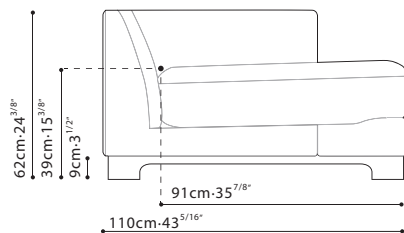

**LAZY TIME /** FRAME: Solid Birch, covered w/fabric lined polyurethane foam. SEAT: Cross-woven elastic webbing supporting seat cushions consisting of high-resilient polyurethane foam wrapped in feather down & polyester fiber. CUSHIONS: Back cushions filled w/channeled feather down w/high-resilient Polyurethane foam core. Toss pillows filled w/feathered down. FEET: Blackened Steel Legs. FEATURES: Optional side tables C0750009 and C0750011 are wrapped in black vinyl. UPHOLSTERY OPTIONS: Fabric (removable) or Leather (non-removable). FEATURES: Optional black vinyl wrapped side tables.