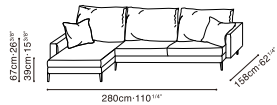

SAMPLE CONFIGURATIONS

C01D0113 + C01D0110