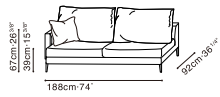

NOTTING

NOTTING STOCK COMPONENTS

C01D0106
Sofa

C01D0117
Corner Sofa

C01D0107 / C01D0108
LAF Sofa / RAF Sofa

C01D0109 / C01D0110
LAF Sofa / RAF Sofa

C01D0113 / C01D0114
LAF Chaise / RAF Chaise

Darkened Steel Base, Available in: