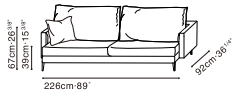

NOTTING

NOTTING STOCK COMPONENTS

C01D0106
Sofa

C01D0117
Corner Sofa

C01D0107 / C01D0108
LAF Sofa / RAF Sofa

C01D0109 / C01D0110
LAF Sofa / RAF Sofa

C01D0113 / C01D0114
LAF Chaise / RAF Chaise

Darkened Steel Base, Available in: