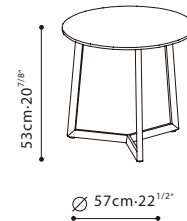

SPECS

TERI / TOP: Table Base is constructed in solid Ash Wood and finished in Grey Oak. **TOP:** Available in Grey Oak veneer or Black Ceramic.

C06F0401

C06F0402

C06F0403

C06F0404

Grey Oak

Black Ceramic