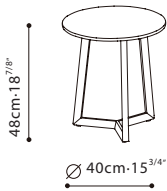

SPECS

TERI / TOP: Table Base is constructed in solid Ash Wood and finished in Grey Oak. **TOP:** Available in Grey Oak veneer or Black Ceramic.

C06F0401

C06F0402

C06F0403

C06F0404

Grey Oak

Black Ceramic