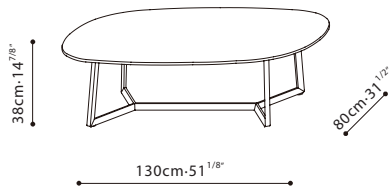

SPECS

TERI / TOP: Table Base is constructed in solid Ash Wood and finished in Grey Oak. **TOP:** Available in Grey Oak veneer or Black Ceramic.

C06F0401

C06F0402

C06F0403

C06F0404

Grey Oak

Black Ceramic