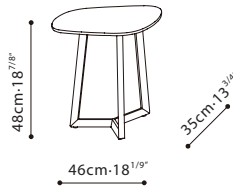

SPECS

TERI / TOP: Table Base is constructed in solid Ash Wood and finished in Grey Oak. **TOP:** Available in Grey Oak veneer or Black Ceramic.

C06F0401

C06F0402

C06F0403

C06F0404

Grey Oak

Black Ceramic