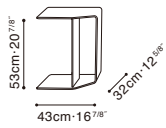

# SLICE

C06H1201 Side Table

Darkened Steel Frame, Available in:

Eco Leather Black (P)FU-02  
Grey Oak

Eco Leather Taupe (P)FU-03  
Grey Oak

Eco Leather Hazelwood (P)FU-05  
Grey Oak