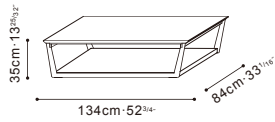

ELEMENT

C0600045 Coffee Table

C0600046 Coffee Table

C0600044 Coffee Table

Darkened Steel frame, Top Available in:

Carrara Marble

Galaxy Grey Marble
(For C0600045 and C0600046)

*Product indicated in red will be phased out of stock.