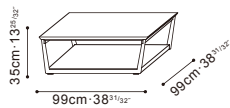

ELEMENT

C0600045 Coffee Table

C0600046 Coffee Table

C0600044 Coffee Table

Darkened Steel frame, Top Available in:

Carrara Marble

Galaxy Grey Marble
(For C0600045 and C0600046)

*Product indicated in red will be phased out of stock.