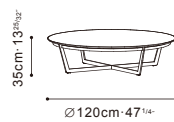

ELEMENT

C0600045 Coffee Table

C0600046 Coffee Table

C0600044 Coffee Table

Darkened Steel frame, Top Available in:

Carrara Marble

Galaxy Grey Marble
(For C0600045 and C0600046)

*Product indicated in red will be phased out of stock.