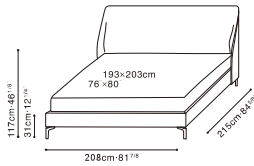

MELODY

C03H0704 Queen Bed

C03H0705 King Bed

Darkened Steel Base, Available in:

Linear Metro Grey (D) LINEAR-04
Eco Leather Anchor Grey (P) FC-14

Trio Fawn (D) TRIO-01
Eco Leather Dusk (P) FC-08