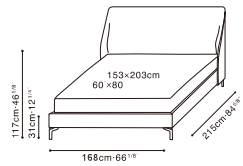

MELODY

C03H0704 Queen Bed

C03H0705 King Bed

Darkened Steel Base, Available in:

Linear Metro Grey (D) LINEAR-04
Eco Leather Anchor Grey (P) FC-14

Trio Fawn (D) TRIO-01
Eco Leather Dusk (P) FC-08