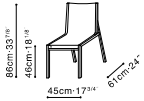

FLORA DINING

C0220013 Chair

Grey Oak Color Frame, Available in:

Leather Dark Brown (R)
R-04

Leather Grey (R)
R-12

Natural Oak Color Frame, Available in:

Leather Eggshell (Q)
Q-11