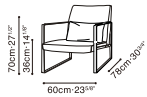

LEMAN SMALL

C02D1000 Chair

Darkened Steel Frame, Available in:

Sky Shadow Grey (D)
SKY-02

Eco Leather Anchor Grey (P)
FC-14

Leather Light Brown (R)
R-05

Leather Ivory Lace (R)
RS-28

Leather Black (R)
R-02