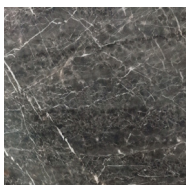

HANNA / TOP: Available in Carrara Marble or Mystic Brown Marble. BASE: If top is selected in Carrara Marble, the frame will be finished in white powder coat. If top is selected with Mystic Brown Marble, the frame will be finished in matted black.

C0600031

Carrara Marble

Mystic Brown
Marble

*Natural marble pattern may vary.