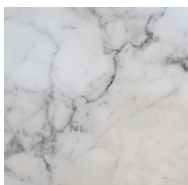

Carrara Marble