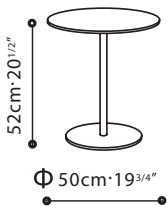

Carrara Marble