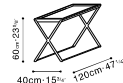

ENZO

C06A1201 Side Table

C06A1202 Side Table W/ Drawer

C06A1203 Coffee Table

C06A1204 Console Table

Darkened Steel Frame, Top Available in:

Black Walnut

Brown Walnut