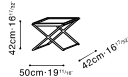

ENZO

C06A1201 Side Table

C06A1202 Side Table W/ Drawer

C06A1203 Coffee Table

C06A1204 Console Table

Darkened Steel Frame, Top Available in:

Black Walnut

Brown Walnut