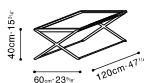

ENZO

C06A1201 Side Table

C06A1202 Side Table W/ Drawer

C06A1203 Coffee Table

C06A1204 Console Table

Darkened Steel Frame, Top Available in:

Black Walnut

Brown Walnut