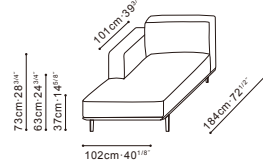

MODA

MODA STOCK COMPONENTS

C01G0201
Armchair

C01G0203
Sofa

C01G0205 / C01G0206
LAF Sofa / RAF Sofa

C01G0207 / C01G0208
LAF Chaise / RAF Chaise

Darkened Steel Base, Available in:

Leather Black (R) R-02
(FC-11 Black Outer Frame)