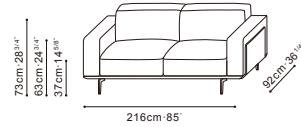

MODA

MODA STOCK COMPONENTS

C01G0201
Armchair

C01G0203
Sofa

C01G0205 / C01G0206
LAF Sofa / RAF Sofa

C01G0207 / C01G0208
LAF Chaise / RAF Chaise

Darkened Steel Base, Available in:

Leather Black (R) R-02
(FC-11 Black Outer Frame)

Leather Clay (R) RS-22
Gerry Mirage (D) Gerry-03
(FC-08 Dusk Outer Frame)

SAMPLE CONFIGURATIONS

C01G0207 +C01G0206

C01G0201

C01G0203

	(R) R-02	(R) R-22 / (D) Gerry-03
C01G0201 Armchair Sofa	•	•
C01G0203 Two Seater Sofa	•	•
C01G0205 / C01G0206 LAF Sofa / RAF Sofa		•
C01G0207 / C01G0208 LAF Chaise / RAF Chaise		•