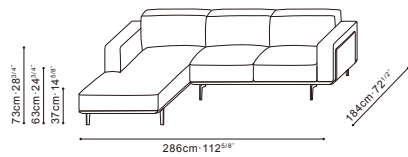

MODA

MODA STOCK COMPONENTS

C01G0201
Armchair

C01G0203
Sofa

C01G0205 / C01G0206
LAF Sofa / RAF Sofa

C01G0207 / C01G0208
LAF Chaise / RAF Chaise

Darkened Steel Base, Available in:

Leather Black (R) R-02
(FC-11 Black Outer Frame)

Leather Clay (R) RS-22
Gerry Mirage (D) Gerry-03
(FC-08 Dusk Outer Frame)

SAMPLE CONFIGURATIONS

C01G0207 +C01G0206

C01G0201

C01G0203

	(R) R-02	(R) R-22 / (D) Gerry-03
C01G0201 Armchair Sofa	•	•
C01G0203 Two Seater Sofa	•	•
C01G0205 / C01G0206 LAF Sofa / RAF Sofa		•
C01G0207 / C01G0208 LAF Chaise / RAF Chaise		•