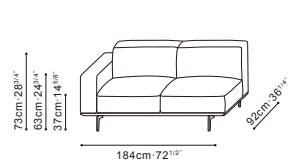

MODA

MODA STOCK COMPONENTS

C01G0201
Armchair

C01G0203
Sofa

C01G0205 / C01G0206
LAF Sofa / RAF Sofa

C01G0207 / C01G0208
LAF Chaise / RAF Chaise

Darkened Steel Base, Available in:

Leather Black (R) R-02
(FC-11 Black Outer Frame)

Leather Clay (R) RS-22
Gerry Mirage (D) Gerry-03
(FC-08 Dusk Outer Frame)

SAMPLE CONFIGURATIONS

C01G0207 +C01G0206

C01G0201

C01G0203

	(R) R-02	(R) R-22 / (D) Gerry-03
C01G0201 Armchair Sofa	•	•
C01G0203 Two Seater Sofa	•	•
C01G0205 / C01G0206 LAF Sofa / RAF Sofa		•
C01G0207 / C01G0208 LAF Chaise / RAF Chaise		•