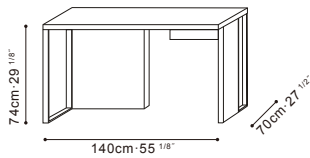

TIME

C05D1105 + C07D1107 + C07D1108 Desk

Darkened Steel Base, Top Available in:

Grey Oak