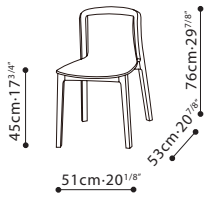

SPECS

ESSENCE / FRAME: Solid Ash wood in Grey Oak finish, with Teflon glides on the bottom. **SEAT:** Leather upholstery only, covered over polyurethane foam. Covers not removable.

C02H0301

C02H0302