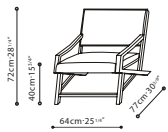

## SPECS

**ERIC** / FRAME: Solid Ash. Teflon glides for feet. SEAT/BACK: Polyurethane foam covered in fabric or leather (non-removable). PILLOW: Feather FINISH OPTIONS: Grey Oak.

C0210002

C8210000