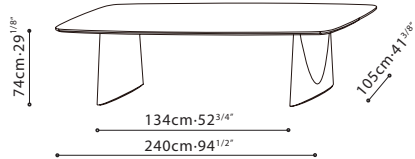

OLIVE/ **BASE:** Hand molded steel in black metallic paint. **TOP:** Marble or Grey Oak.

C05H0901

C05H0902

C05H0903

C05H0904

Grey Oak

Galaxy Grey Marble