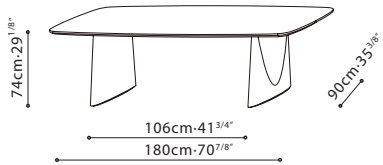

OLIVE/ **BASE:** Hand molded steel in black metallic paint. **TOP:** Marble or Grey Oak.

C05H0901

C05H0902

C05H0903

C05H0904

Grey Oak

Galaxy Grey Marble