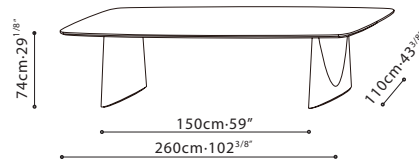

OLIVE/ **BASE:** Hand molded steel in black metallic paint. **TOP:** Marble or Grey Oak.

C05H0901

C05H0902

C05H0903

C05H0904

Grey Oak

Galaxy Grey Marble