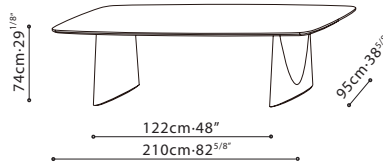

OLIVE/ **BASE:** Hand molded steel in black metallic paint. **TOP:** Marble or Grey Oak.

C05H0901

C05H0902

C05H0903

C05H0904

Grey Oak

Galaxy Grey Marble