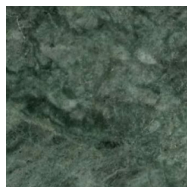

**JOY SIDE TABLE** /TOPMOST Tier: Constructed with Grey Oak veneer. MIDDLE Tier comes available in Carrara Marble or Imperial Green Marble. BOTTOMMOST Tier: Removable round box is finished in Grey Oak veneer. FRAME: Constructed in steel, the frame is finished in Rose Gold Titanium finish.

C06D1301

Grey Oak

Carrera Marble

Imperial Green  
Marble

\*Natural marble pattern may vary.