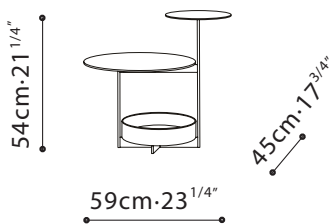

JOY SIDE TABLE /TOPMOST Tier: Constructed with Grey Oak veneer. MIDDLE Tier comes available in Carrara Marble or Imperial Green Marble. BOTTOMMOST Tier: Removable round box is finished in Grey Oak veneer. FRAME: Constructed in steel, the frame is finished in Rose Gold Titanium finish.

C06D1301

Grey Oak