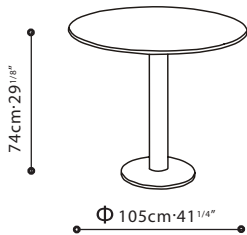

HANNA / TOP: Available in Carrara Marble or Mystique Brown Marble. BASE: If top is selected in Carrara Marble, the steel frame will be finished in white powder coat. If top is selected in Mystique Brown Marble, steel frame will be finished in matt black.

C0600035

Carrera Marble