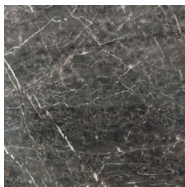

HANNA / TOP: Available in Carrara Marble or Mystique Brown Marble. BASE: If top is selected in Carrara Marble, the steel frame will be finished in white powder coat. If top is selected in Mystique Brown Marble, steel frame will be finished in matt black.

C0600035

Carrera Marble

Mystic Brown
Marble