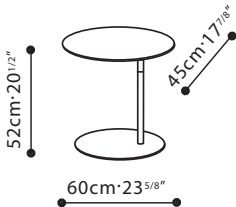

PEBBLE / TOP: Available in Carrara Marble, Mystic Brown Marble, Brown Walnut veneer or Black Walnut veneer.
POST & BASE: Steel post and base is finished in Black Metallic paint.

C06A1400

Black Walnut

Brown Walnut