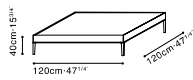

FLAMINGO

C06C0901 Coffee Table

C06C0902 Coffee Table

C06C0903 Coffee Table

Darkened Steel Frame, Top Available in:

Grey Oak
(For C06C0901
and C06C0902 only)

Natural Oak
(For C06C0901
and C06C0902 only)

Grey Oak + Glass
(For C06C0903 only)