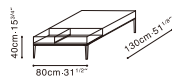

FLAMINGO

C06C0901 Coffee Table

C06C0902 Coffee Table

C06C0903 Coffee Table

Darkened Steel Frame, Top Available in:

Grey Oak
(For C06C0901
and C06C0902 only)

Natural Oak
(For C06C0901
and C06C0902 only)

Grey Oak + Glass
(For C06C0903 only)