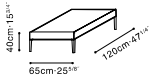

FLAMINGO

C06C0901 Coffee Table

C06C0902 Coffee Table

C06C0903 Coffee Table

Darkened Steel Frame, Top Available in:

Grey Oak
(For C06C0901
and C06C0902 only)

Natural Oak
(For C06C0901
and C06C0902 only)

Grey Oak + Glass
(For C06C0903 only)