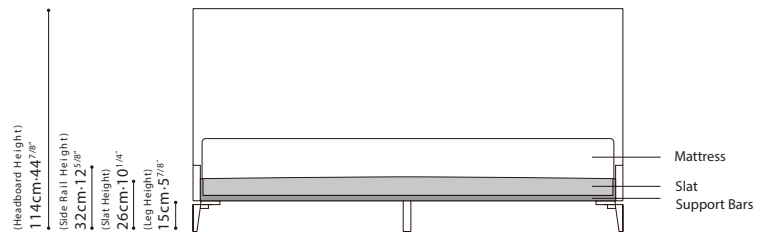

LUNA BED / FRAME: Headboard is constructed with solid Birch Wood and plywood reinforcements. Plywood side and end rails are covered with polyurethane foam and fabric lining. Multiply beech wood slat system allow for slight adjustment in firmness. **LEGS:** Steel Legs are finished in grey metallic paint and capped with plastic glides. **MATTRESS:** Recommended mattress thickness is less than 40cm. Mattress is not included. **UPHOLSTERY:** Available in Fabric or Leather. Both Fabric and Leather covers are removable via Velcro.

C03F0610 FULL

C03F0604 QUEEN

C03F0605 KING

C03F0606 CALIFORNIA KING