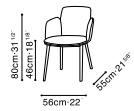

WING

C02H0401 Chair

C02H0402 Chair

Available in:

Leather Urban Grey (Q)
Q-13