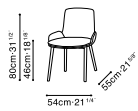

WING

C02H0401 Chair

C02H0402 Chair

Available in:

Leather Urban Grey (Q)
Q-13