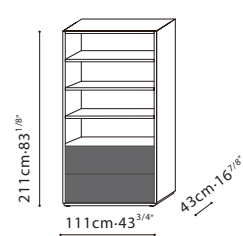

Tuscan Tan Lacquer (Dark grey area) + Grey Oak Veneer