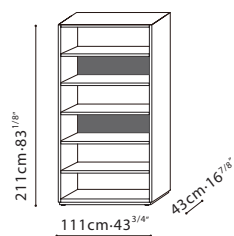

Tuscan Tan Lacquer (Dark grey area) + Grey Oak Veneer

CF400104