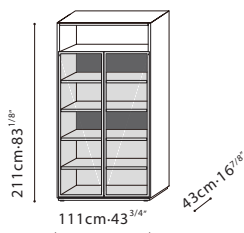

**CONTENT / LEGS:** Adjustable Black Plastic (ABS) hidden legs. **HARDWARE:** Door hinges come with dampers. Full extension push-pull drawer runners.

C0400103

Tuscan Tan Lacquer (Dark grey area) + Grey Oak Veneer + Clear Tempered Glass Door