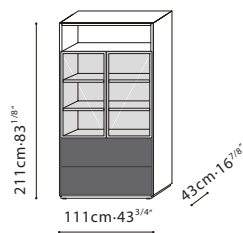

Tuscan Tan Lacquer (Dark grey area) + Grey Oak Veneer + Clear Tempered Glass Door

CF400103