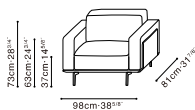

# MODA

C01G0201 Chair

Darkened Steel Frame, Available in:

Leather Black (R) R-02  
(FC-11 Black Outer Frame)

Leather Clay (R) RS-22  
Gerry Mirage (D) GERRY-03  
(FC-08 Dusk Outer Frame)