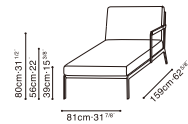

# AUSTEN

C02H0501 Chair

C02H0503 Lounger LAF

C02H0502 Lounger RAF

\*In Fabric / Leather Combo - Leather is used on armrest, cushion piping and back / bottom panel

Darkened Steel Frame, Available in:

Trio Fawn (D) TRIO-01  
Leather Ink (R) RS-32