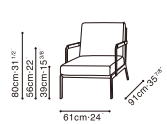

# AUSTEN

C02H0501 Chair

C02H0503 Lounger LAF

C02H0502 Lounger RAF

\*In Fabric / Leather Combo - Leather is used on armrest, cushion piping and back / bottom panel

Darkened Steel Frame, Available in:

Trio Fawn (D) TRIO-01  
Leather Ink (R) RS-32