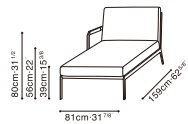

# AUSTEN

C02H0501 Chair

C02H0503 Lounger LAF

C02H0502 Lounger RAF

\*In Fabric / Leather Combo - Leather is used on armrest, cushion piping and back / bottom panel

Darkened Steel Frame, Available in:

Trio Fawn (D) TRIO-01  
Leather Ink (R) RS-32