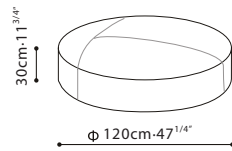

PUCK / FRAME: Solid Birch paired w/cross-woven elastic webbing covered in fabric lined polyurethane foam.
LEGS: Inset black ABS plastic. UPHOLSTERY OPTIONS: Fabric (removable) or leather with "T" stitch detailing.

C0150302