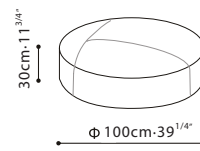

PUCK / FRAME: Solid Birch paired w/cross-woven elastic webbing covered in fabric lined polyurethane foam.
LEGS: Inset black ABS plastic. UPHOLSTERY OPTIONS: Fabric (removable) or leather with "T" stitch detailing.

C0150303