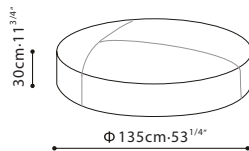

PUCK / FRAME: Solid Birch paired w/cross-woven elastic webbing covered in fabric lined polyurethane foam.
LEGS: Inset black ABS plastic. UPHOLSTERY OPTIONS: Fabric (removable) or leather with "T" stitch detailing.

C0150301