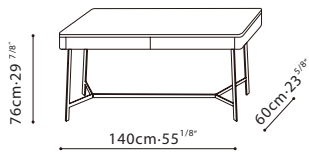

WITTY DESK / **BASE:** Steel base in black metallic. **TOP:** Wooden top in Grey Oak+Dove Grey or Graphite Oak+Dove Grey. Two invisible drawers with dampers.

C05H1101

C05H1102

Graphit Oak Veneer + Dove Grey Lacquer