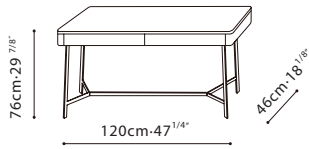

WITTY DESK / **BASE:** Steel base in black metallic. **TOP:** Wooden top in Grey Oak+Dove Grey or Graphite Oak+Dove Grey. Two invisible drawers with dampers.

C05H1101

C05H1102

Graphit Oak Veneer + Dove Grey Lacquer