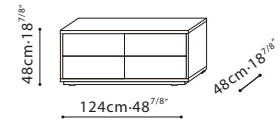

SPECS

PIXEL / STRUCTURE/FRAME: Exterior finish is available in matte lacquer. Interior is finished in Driftwood melamine. Tempered transparent glass shelves are applicable for C0400202, C0400209, and C0400217. Downwards flap opening doors are applicable for C0400202 and C0400209. **LEGS:** Black metallic steel leg or Hidden wood base (depending on model). **HARDWARE:** Door hinges come with dampers. Full extension push-pull drawer runners. Damper hinge for flap doors with decelerated opening.

C0400222