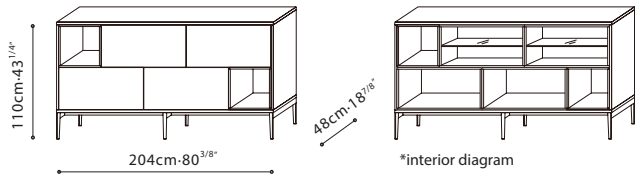

SPECS

PIXEL / STRUCTURE/FRAME: Exterior finish is available in matte lacquer. Interior is finished in Driftwood melamine. Tempered transparent glass shelves are applicable for C0400202, C0400209, and C0400217. Downwards flap opening doors are applicable for C0400202 and C0400209. **LEGS:** Black metallic steel leg or Hidden wood base (depending on model). **HARDWARE:** Door hinges come with dampers. Full extension push-pull drawer runners. Damper hinge for flap doors with decelerated opening.

C0400202