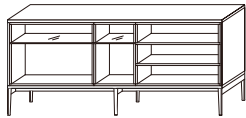

Dove Grey Lacquer

Ivory Lacquer

Avocado Green Lacquer

Apricot Yellow Lacquer

Pine Green Lacquer

Smoke Lacquer

PIXEL / STRUCTURE/FRAME: Exterior finish is available in matte lacquer. Interior is finished in Driftwood melamine. Tempered transparent glass shelves are applicable for C0400210. **LEGS:** Black metallic steel leg or Hidden wood base (depending on model). **HARDWARE:** Door hinges come with dampers. Full extension push-pull drawer runners.

C0400203 (Low feet)

C0400203 (High feet)

*interior diagram

C0400210 (Low feet)

C0400210 (High feet)

*interior diagram

C0400220 (Low feet)

C0400220 (High feet)