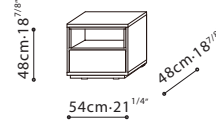

SPECS

PIXEL / STRUCTURE/FRAME: Exterior finish is available in matte lacquer. Interior is finished in Driftwood melamine. Tempered transparent glass shelves are applicable for C0400202, C0400209, and C0400217. Downwards flap opening doors are applicable for C0400202 and C0400209. **LEGS:** Black metallic steel leg or Hidden wood base (depending on model). **HARDWARE:** Door hinges come with dampers. Full extension push-pull drawer runners. Damper hinge for flap doors with decelerated opening.

C0400219