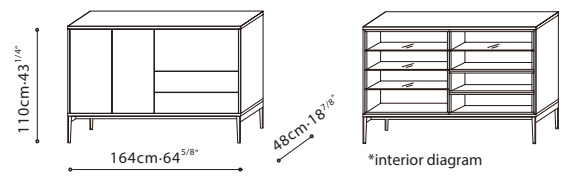

SPECS

PIXEL / STRUCTURE/FRAME: Exterior finish is available in matte lacquer. Interior is finished in Driftwood melamine. Tempered transparent glass shelves are applicable for C0400202, C0400209, and C0400217. Downwards flap opening doors are applicable for C0400202 and C0400209. **LEGS:** Black metallic steel leg or Hidden wood base (depending on model). **HARDWARE:** Door hinges come with dampers. Full extension push-pull drawer runners. Damper hinge for flap doors with decelerated opening.

C0400209