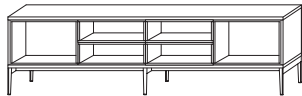

Dove Grey Lacquer

Ivory Lacquer

Avocado Green Lacquer

Apricot Yellow Lacquer

Pine Green Lacquer

Smoke Lacquer

PIXEL / STRUCTURE/FRAME: Exterior finish is available in matte lacquer. Interior is finished in Driftwood melamine. Tempered transparent glass shelves are applicable for C0400210. **LEGS:** Black metallic steel leg or Hidden wood base (depending on model). **HARDWARE:** Door hinges come with dampers. Full extension push-pull drawer runners.

C0400203 (Low feet)

C0400203 (High feet)

*interior diagram

C0400210 (Low feet)

C0400210 (High feet)

*interior diagram

C0400220 (Low feet)

C0400220 (High feet)