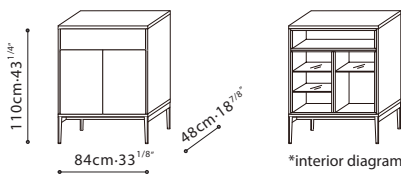

SPECS

PIXEL / STRUCTURE/FRAME: Exterior finish is available in matte lacquer. Interior is finished in Driftwood melamine. Tempered transparent glass shelves are applicable for C0400202, C0400209, and C0400217. Downwards flap opening doors are applicable for C0400202 and C0400209. **LEGS:** Black metallic steel leg or Hidden wood base (depending on model). **HARDWARE:** Door hinges come with dampers. Full extension push-pull drawer runners. Damper hinge for flap doors with decelerated opening.

C0400217