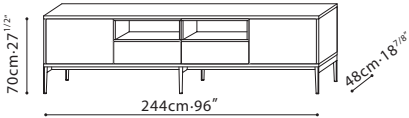

Dove Grey Lacquer

Ivory Lacquer

Avocado Green Lacquer

Apricot Yellow Lacquer

Pine Green Lacquer

Smoke Lacquer

PIXEL / STRUCTURE/FRAME: Exterior finish is available in matte lacquer. Interior is finished in Driftwood melamine. Tempered transparent glass shelves are applicable for C0400210. **LEGS:** Black metallic steel leg or Hidden wood base (depending on model). **HARDWARE:** Door hinges come with dampers. Full extension push-pull drawer runners.

C0400203 (Low feet)

C0400203 (High feet)

*interior diagram

C0400210 (Low feet)

C0400210 (High feet)

*interior diagram

C0400220 (Low feet)

C0400220 (High feet)