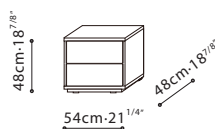

SPECS

PIXEL / STRUCTURE/FRAME: Exterior finish is available in matte lacquer. Interior is finished in Driftwood melamine. Tempered transparent glass shelves are applicable for C0400202, C0400209, and C0400217. Downwards flap opening doors are applicable for C0400202 and C0400209. **LEGS:** Black metallic steel leg or Hidden wood base (depending on model). **HARDWARE:** Door hinges come with dampers. Full extension push-pull drawer runners. Damper hinge for flap doors with decelerated opening.

C0400218