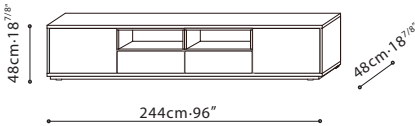

Dove Grey Lacquer

Ivory Lacquer

Avocado Green Lacquer

Apricot Yellow Lacquer

Pine Green Lacquer

Smoke Lacquer

PIXEL / STRUCTURE/FRAME: Exterior finish is available in matte lacquer. Interior is finished in Driftwood melamine. Tempered transparent glass shelves are applicable for C0400210. **LEGS:** Black metallic steel leg or Hidden wood base (depending on model). **HARDWARE:** Door hinges come with dampers. Full extension push-pull drawer runners.

C0400203 (Low feet)

C0400203 (High feet)

*interior diagram

C0400210 (Low feet)

C0400210 (High feet)

*interior diagram

C0400220 (Low feet)

C0400220 (High feet)