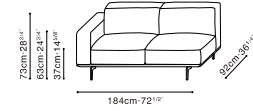

MODA

MODA STOCK COMPONENTS

C01G0201  
Armchair

C01G0203  
Sofa

C01G0205 / C01G0206  
LAF Sofa / RAF Sofa

C01G0207 / C01G0208  
LAF Chaise / RAF Chaise

\*Product indicated in red will be phased out of stock

Darkened Steel Base, Available in:

Leather Black (R) R-02  
(FC-11 Black Outer Frame)

Leather Clay (R) RS-22  
Gerry Mirage (D) Gerry-03  
(FC-08 Dusk Outer Frame)

SAMPLE CONFIGURATIONS

C01G0207 + C01G0206

C01G0203

	(R) R-02	(R) R-22 / (D) Gerry-03
C01G0201 Armchair Sofa	•	•
C01G0203 Two Seater Sofa	•	•
C01G0205 / C01G0206 LAF Sofa / RAF Sofa		•
C01G0207 / C01G0208 LAF Chaise / RAF Chaise		•