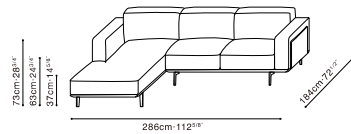

MODA

MODA STOCK COMPONENTS

C01G0201  
Armchair

C01G0203  
Sofa

C01G0205 / C01G0206  
LAF Sofa / RAF Sofa

C01G0207 / C01G0208  
LAF Chaise / RAF Chaise

\*Product indicated in red will be phased out of stock

Darkened Steel Base, Available in:

Leather Black (R) R-02  
(FC-11 Black Outer Frame)

Leather Clay (R) RS-22  
Gerry Mirage (D) Gerry-03  
(FC-08 Dusk Outer Frame)

SAMPLE CONFIGURATIONS

C01G0207 + C01G0206

C01G0203

	(R) R-02	(R) R-22 / (D) Gerry-03
C01G0201 Armchair Sofa	•	•
C01G0203 Two Seater Sofa	•	•
C01G0205 / C01G0206 LAF Sofa / RAF Sofa		•
C01G0207 / C01G0208 LAF Chaise / RAF Chaise		•