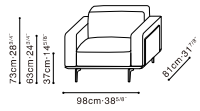

MODA

MODA STOCK COMPONENTS

C01G0201  
Armchair

C01G0203  
Sofa

C01G0205 / C01G0206  
LAF Sofa / RAF Sofa

C01G0207 / C01G0208  
LAF Chaise / RAF Chaise

\*Product indicated in red will be phased out of stock

Darkened Steel Base, Available in:

Leather Black (R) R-02  
(FC-11 Black Outer Frame)

Leather Clay (R) RS-22  
Gerry Mirage (D) Gerry-03  
(FC-08 Dusk Outer Frame)

SAMPLE CONFIGURATIONS

C01G0207 + C01G0206

C01G0203

	(R) R-02	(R) R-22 / (D) Gerry-03
C01G0201 Armchair Sofa	•	•
C01G0203 Two Seater Sofa	•	•
C01G0205 / C01G0206 LAF Sofa / RAF Sofa		•
C01G0207 / C01G0208 LAF Chaise / RAF Chaise		•