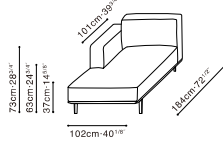

MODA

MODA STOCK COMPONENTS

C01G0201  
Armchair

C01G0203  
Sofa

C01G0205 / C01G0206  
LAF Sofa / RAF Sofa

C01G0207 / C01G0208  
LAF Chaise / RAF Chaise

\*Product indicated in red will be phased out of stock

Darkened Steel Base, Available in: