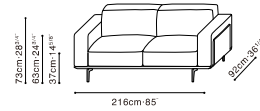

MODA

MODA STOCK COMPONENTS

C01G0201  
Armchair

C01G0203  
Sofa

C01G0205 / C01G0206  
LAF Sofa / RAF Sofa

C01G0207 / C01G0208  
LAF Chaise / RAF Chaise

\*Product indicated in red will be phased out of stock

Darkened Steel Base, Available in:

Leather Black (R) R-02  
(FC-11 Black Outer Frame)

Leather Clay (R) RS-22  
Gerry Mirage (D) Gerry-03  
(FC-08 Dusk Outer Frame)

SAMPLE CONFIGURATIONS

C01G0207 + C01G0206

C01G0203

	(R) R-02	(R) R-22 / (D) Gerry-03
C01G0201 Armchair Sofa	•	•
C01G0203 Two Seater Sofa	•	•
C01G0205 / C01G0206 LAF Sofa / RAF Sofa		•
C01G0207 / C01G0208 LAF Chaise / RAF Chaise		•