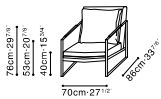

# LEMAN

C0255050 Chair

Darkened Steel Frame, Available in:

Sky Anchor Blue (D)  
SKY-03

Eco Leather Dusk (P)  
FC-08

Leather Black (R)  
R-02

Leather Light Brown (R)  
R-05

Leather Army Brown (R)  
RS-26